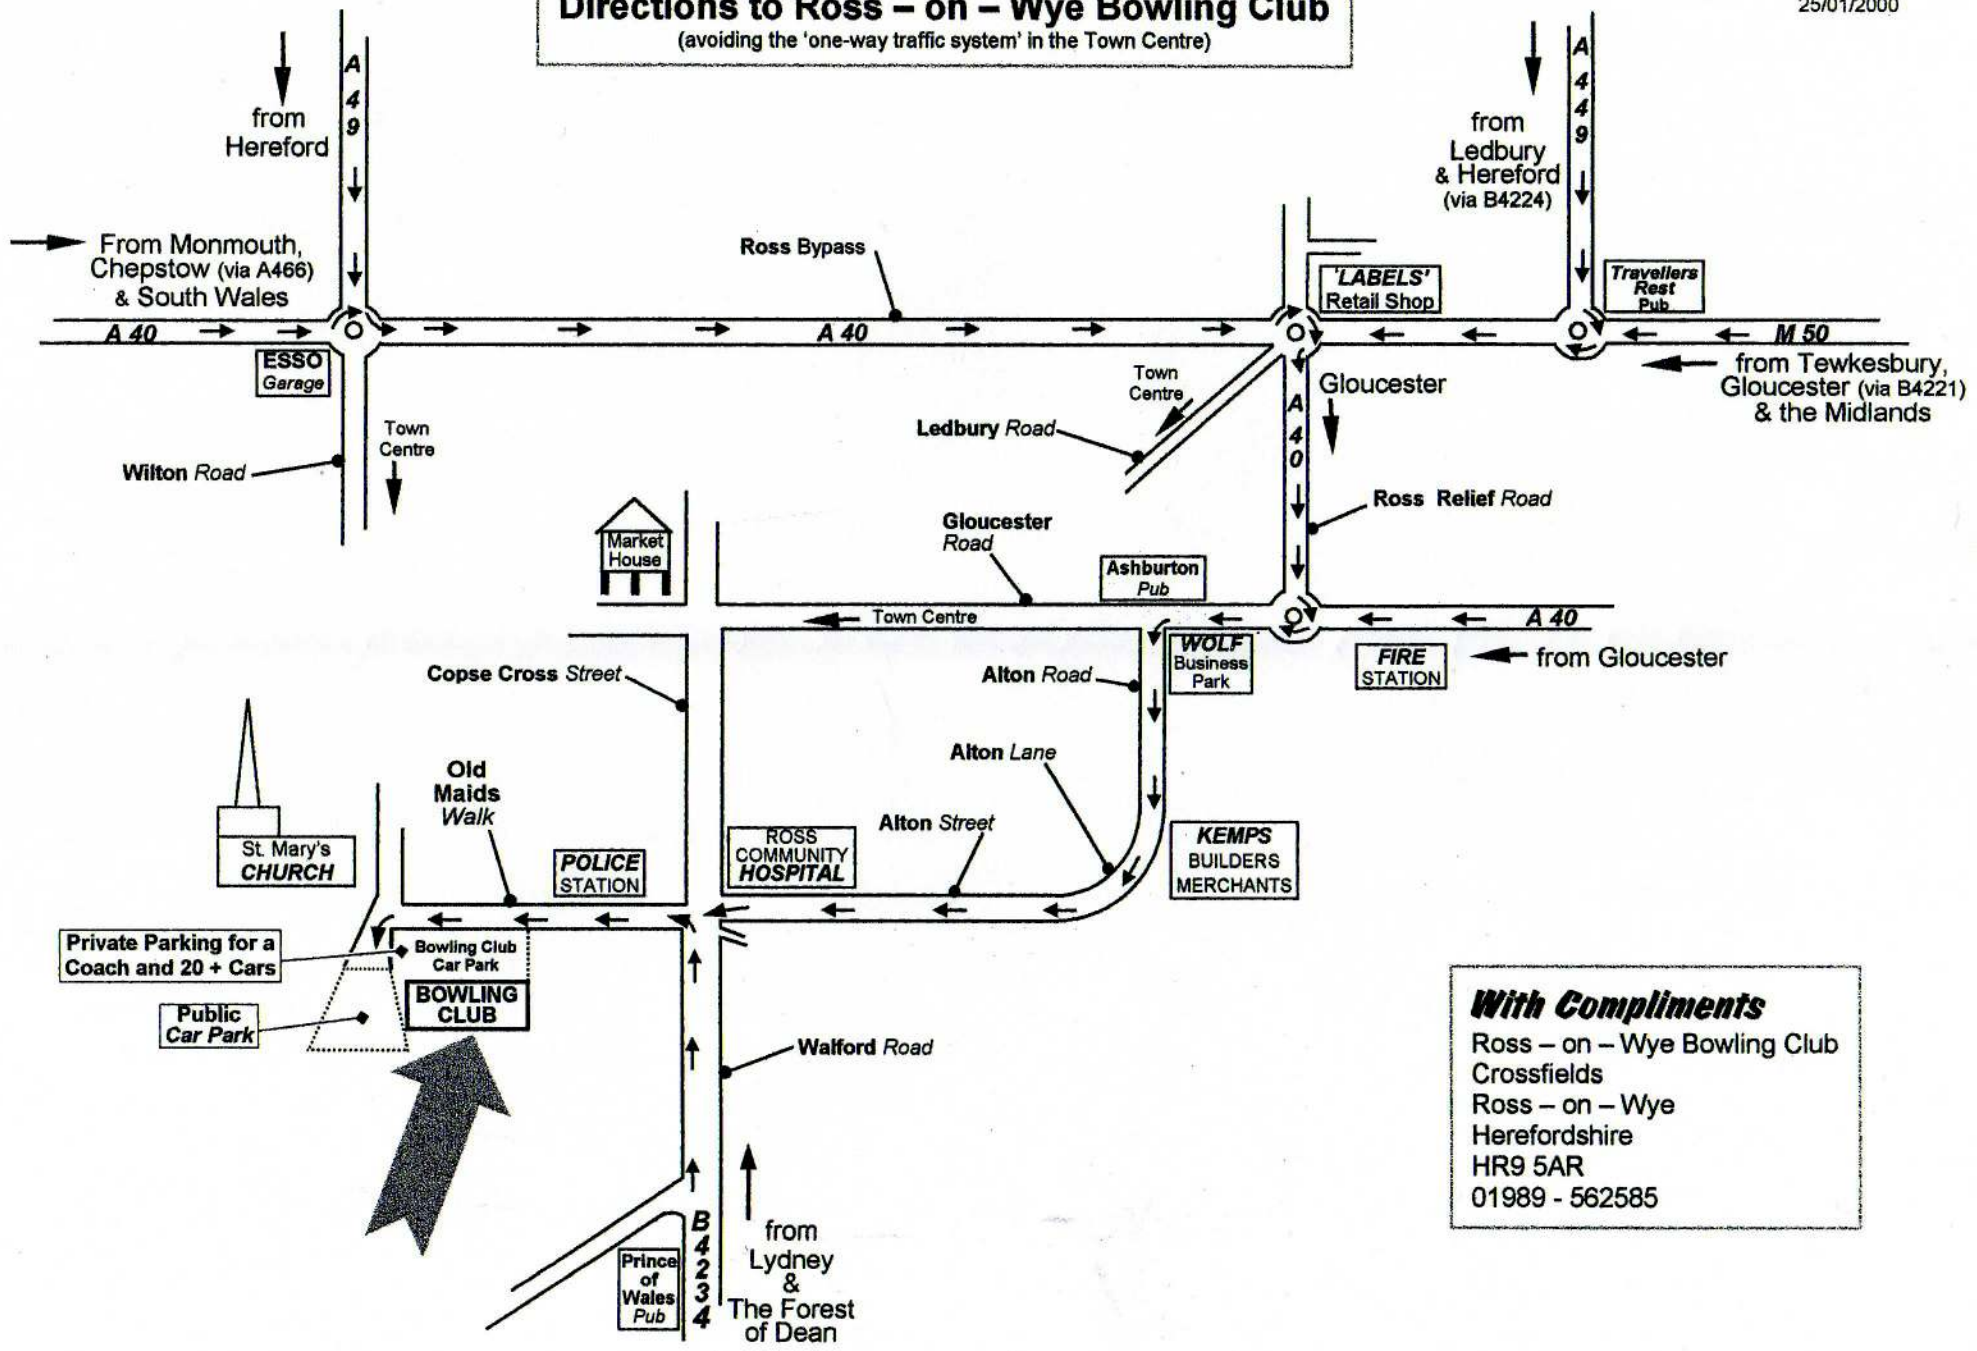

Directions to Ross - on - Wye Bowling Club

(avoiding the 'one-way traffic system' in the Town Centre)

With Compliments
 Ross - on - Wye Bowling Club
 Crossfields
 Ross - on - Wye
 Herefordshire
 HR9 5AR
 01989 - 562585